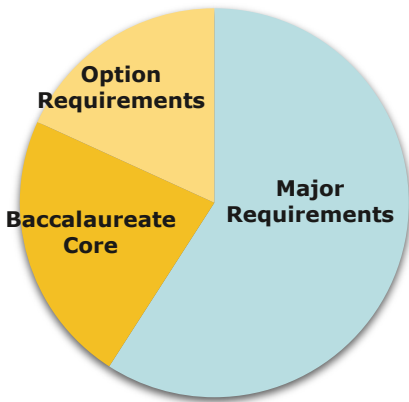

## Your Bachelor's Degree (BS) in Natural Resources

- A minimum of 180 credits are required for graduation; 60 must be upper division (300 and 400-level courses).
- A maximum of 135 credits earned at a community college may be applied toward a bachelor's degree at OSU.
- Only courses with letter prefixes and numbers above 100 are accepted.
- [More info at forestry.oregonstate.edu/undergraduate-programs/natural-resources/wildland-fire-ecology](http://forestry.oregonstate.edu/undergraduate-programs/natural-resources/wildland-fire-ecology)