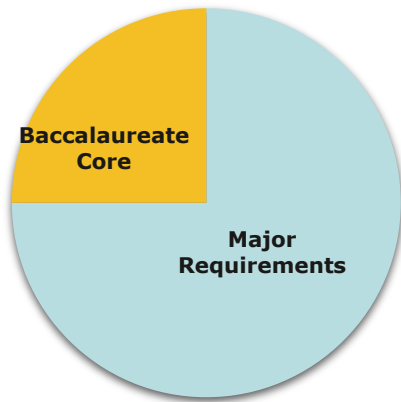

TRANSFER GUIDE FOR OREGON STATE UNIVERSITY

Major Offered At:

CORVALLIS

**Chemeketa
Community College**

Forest Engineering Major

Forest Engineers are the technical backbone of all forest operations, providing the skills and knowledge required to implement complex forest and natural resource operations. This program emphasizes analytical skills required for evaluating engineering

Systems, integrating the mechanical and economic requirements of forest operations with the biological requirements of the forest and the need to protect soil and water resources.

Your Bachelor's Degree (BS) in Forest Engineering

- A minimum of 192 credits are required for graduation; 60 must be upper division (300 and 400-level courses).
- A maximum of 135 credits earned at a community college may be applied toward a bachelor's degree at OSU.
- Only courses with letter prefixes and numbers above 100 are accepted.
- Six months of work experience related to the field
- Meet admission criteria for Forest Engr Pro-School (minimum grades of C in all major courses and 2.25 GPA in major courses)
- [More info at forestry.oregonstate.edu/undergraduate-programs/fe/forest-engineering](http://forestry.oregonstate.edu/undergraduate-programs/fe/forest-engineering)

Courses Required for Forest Engineering Major

FE Major Requirements – Years 1 & 2	Chemeketa Course	OSU Course	Notes
Civil & Construction Engr Graphics & Design	EGR 248	CCE 201	
Chemistry for Engineering Majors	CH 201	CH 201	Available online at OSU
Public Speaking or Argument & Critical Discourse	COMM 111Z or COMM 112	COMM 111Z or COMM 114	Available online at OSU Available online at OSU
Intro to Microeconomics	EC 201	ECON 201	Available online at OSU
Statics	EGR 211	ENGR 211	Available online at OSU
Dynamics	EGR 212	ENGR 212	Available online at OSU
Strength of Materials	EGR 213	ENGR 213	Available online at OSU
Intro to Forest Engineering	GE 101	FE 101	
Forest Engineering Problem-Solving & Tech	GE 103	FE 102	
Forest Surveying		FE 208	Available online at OSU
GIS and Forest Engineering Applications		FE 257	Available online at OSU
Intro to Forestry		FOR 111	Available online at OSU
Forest Biology		FES 240	Available online at OSU
Dendrology		FES 241	Available online at OSU
Differential Calculus	MTH 251	MTH 251	Available online at OSU
Integral Calculus	MTH 252	MTH 252	Available online at OSU
Vector Calculus	MTH 254	MTH 254	Available online at OSU
Applied Differential Equations	MTH 256	MTH 256	Available online at OSU
General Physics with Calculus I	PH 211	PH 211	
General Physics with Calculus II	PH 212	PH 212	
Soil Science	SOIL 205	SOIL 205	
Forest Soils Lab		FOR 206	FOR 208 online at OSU
Principles of Statistics	EGR 214	ST 243Z	Available online at OSU
English Composition I	WR 121Z	WR 121Z	Available online at OSU
Technical Writing	WR 227Z	WR 227Z	Available online at OSU